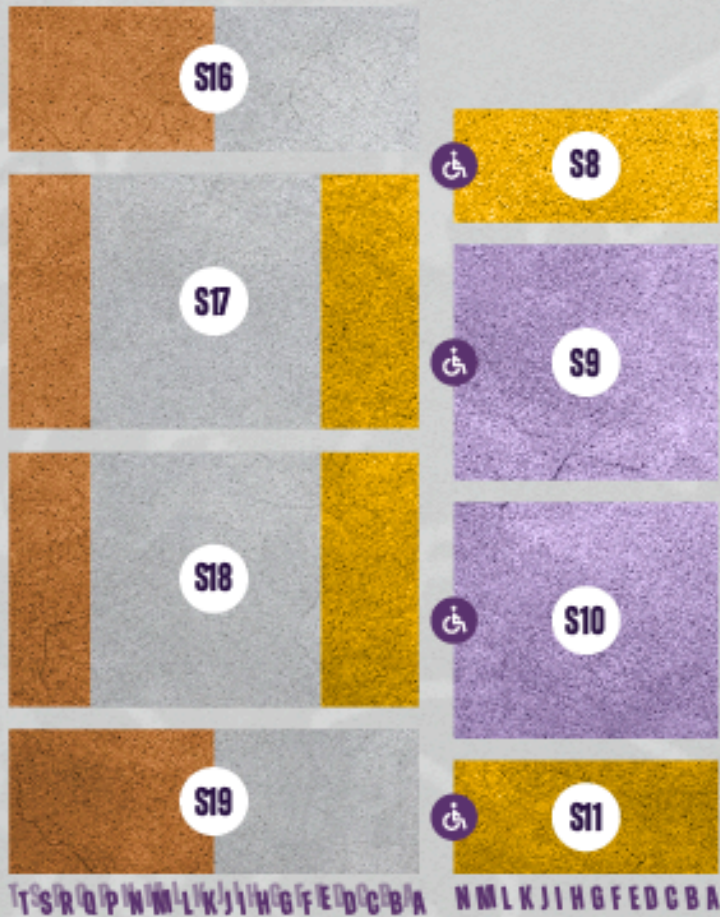

QUEENSLAND FIREBIRDS 2025 SEATING MAP

EASTERN STAND

SOUTHERN STAND

WESTERN STAND

COURTSIDE

COURTSIDE BOXES

TERRACE

PERCH

PLATINUM

GOLD

SILVER

BRONZE

BATHROOMS

FOOD & BEVERAGE

DISABILITY SEATING