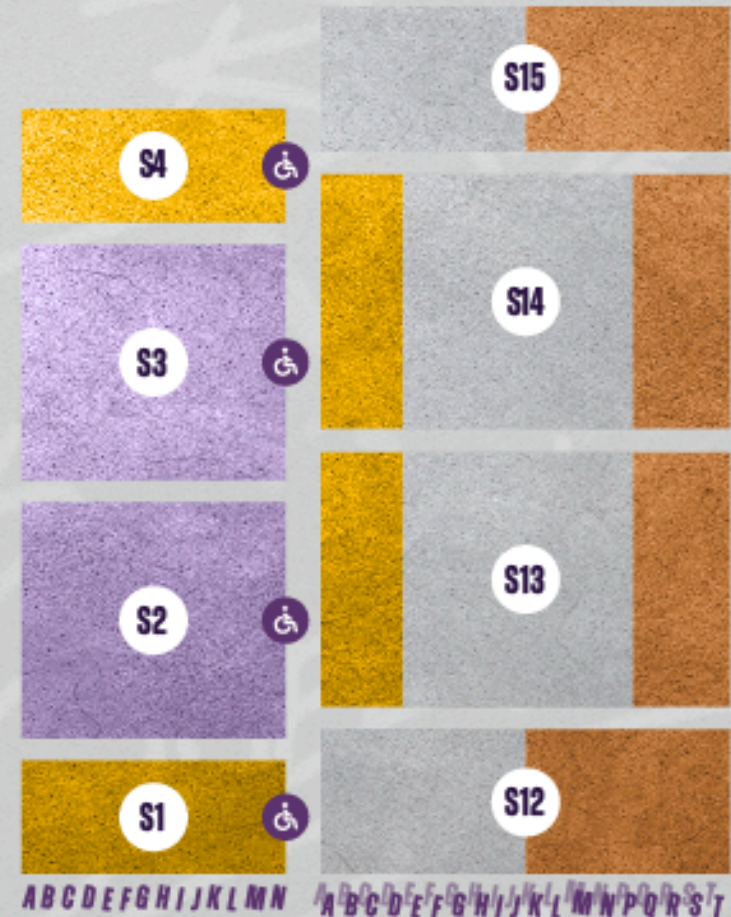

QUEENSLAND FIREBIRDS 2025 SEATING MAP

EASTERN STAND

SOUTHERN STAND

WESTERN STAND

COURTSIDE

COURTSIDE BOXES

TERRACE

PERCH

PLATINUM

GOLD

SILVER

BRONZE

BATHROOMS

FOOD & BEVERAGE

DISABILITY SEATING